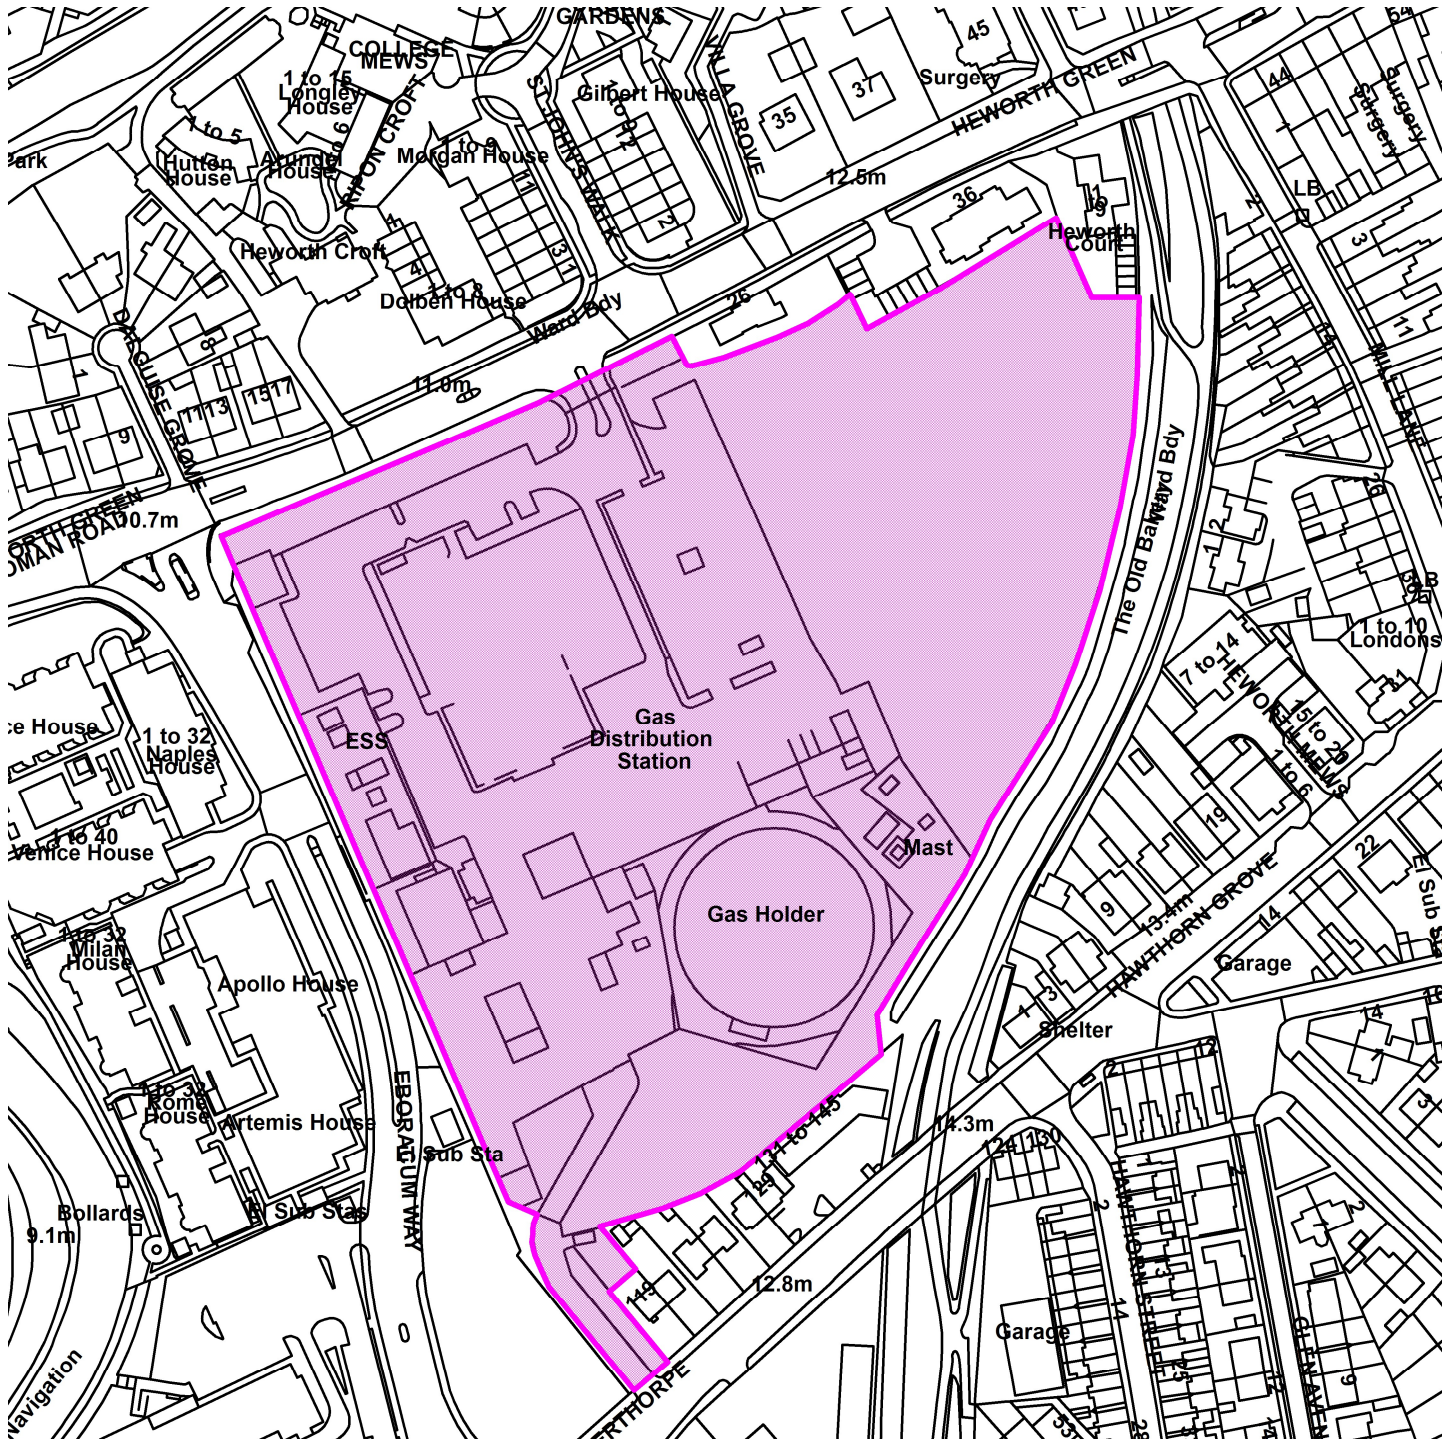

19/00979/OUTM

Former Gas Works, Heworth Green

GIS by ESRI (UK)

Scale : 1:1923

Reproduced from the Ordnance Survey map with the permission of the Controller of Her Majesty's Stationery Office © Crown Copyright 2000.

Unauthorised reproduction infringes Crown Copyright and may lead to prosecution or civil proceedings.

Produced using ESRI (UK)'s MapExplorer 2.0 - <http://www.esriuk.com>

Organisation	City of York Council
Department	Economy & Place
Comments	Site Location Plan
Date	03 March 2020
SLA Number	